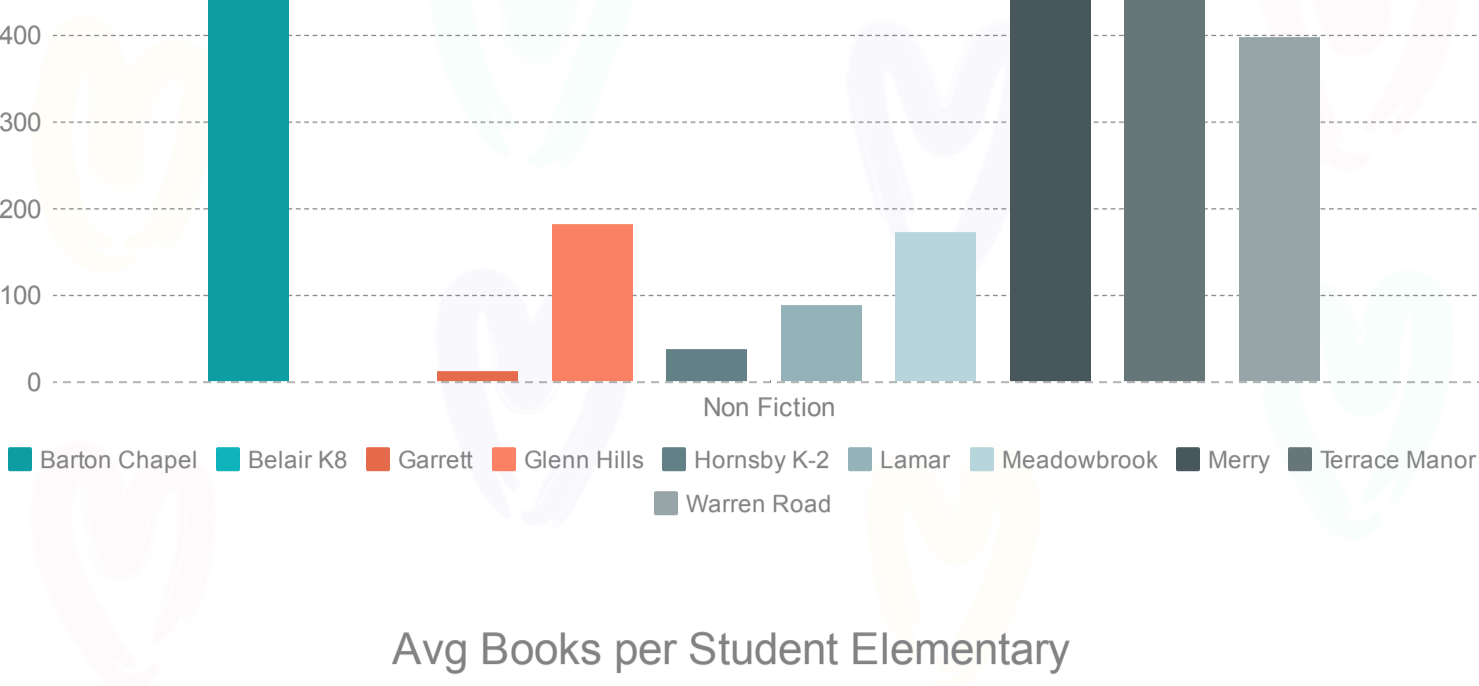

Media Report August 2018

Circulation Data by Area

Click here to access the August Media data reports in Excel

Elementary Fiction

Elementary Non Fiction

Avg Books per Student Elementary

Secondary Fiction

Secondary Non Fiction