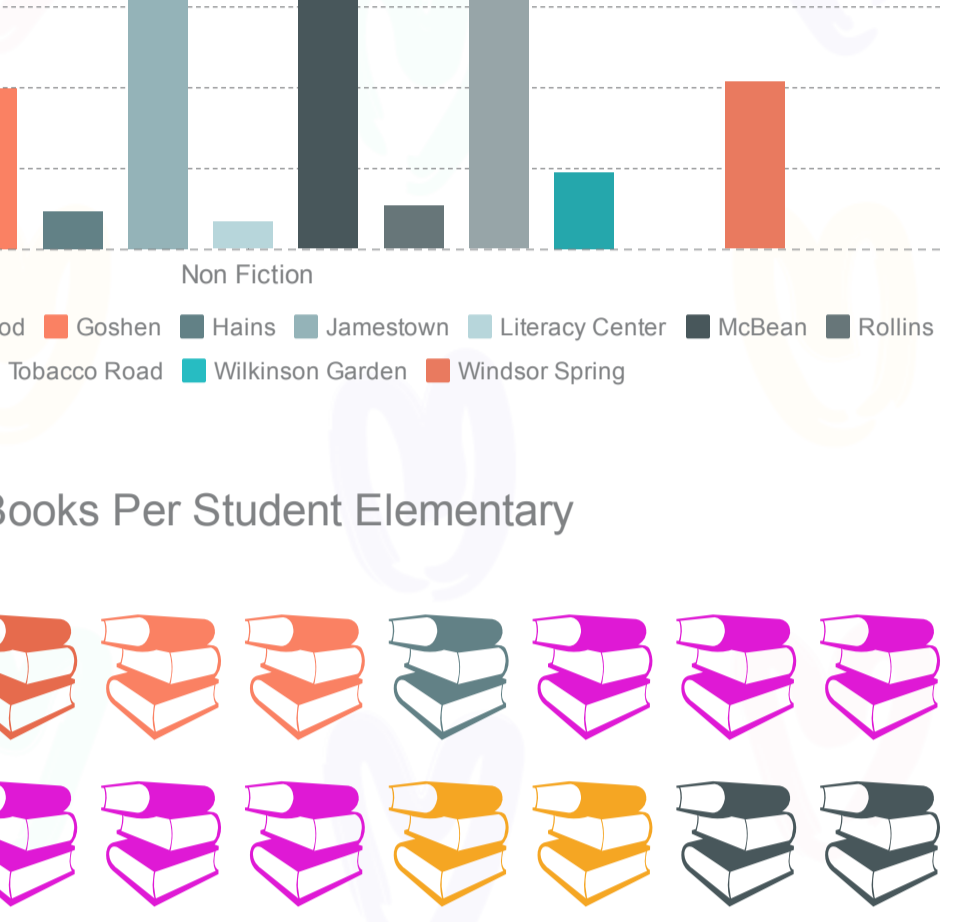

Media Report August 2018

Circulation Data by Area

Click here to access the August Media data reports in Excel

Elementary Fiction

Elementary Non Fiction

Avg Books per Student Elementary

Secondary Fiction

Secondary Non Fiction

Avg Books Per Student Secondary

Area Two

Elementary Non Fiction

Avg Books Per Student Elementary

Secondary Fiction

Secondary Non Fiction

Avg Books Per Student Secondary

Elementary Non Fiction

Avg Books per Student Elementary

Secondary Fiction

Secondary Non Fiction

Avg Books per Student Secondary

myON Data by School

Books Completed

Books Completed

Minutes Read

Minutes Read

Click here to access the myON by Building Excel Report

Click here to access the myON by Grade Excel Report